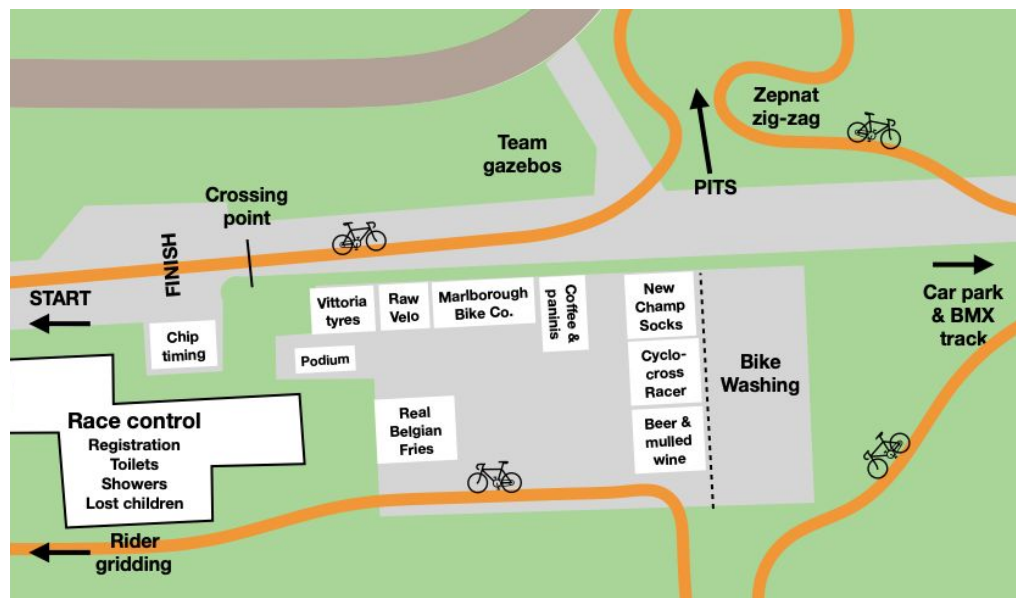

Timing chips should be collected from the tent next to the finish line (and returned here after your race)

Toilets, showers and changing are in the main sports centre building

Event Village

There will be a number of trade and catering stalls, including a beer and mulled wine tent, Belgian fries, waffles, coffee, paninis, etc.

Pits

There is a double-sided, right-hand entry pit. If you are leaving a bike unattended in the pits, please leave it in the area marked at the start of the upper pit lane. Any unattended bikes in the main pit area will be moved to this location.

Bike washing

The bike washing area is on an asphalt surface :-). There will be a hose, Mint cleaning products, buckets, brushes, etc. Please fill up your bucket/barrel and move on so as to allow others to fill up their water vessels too.